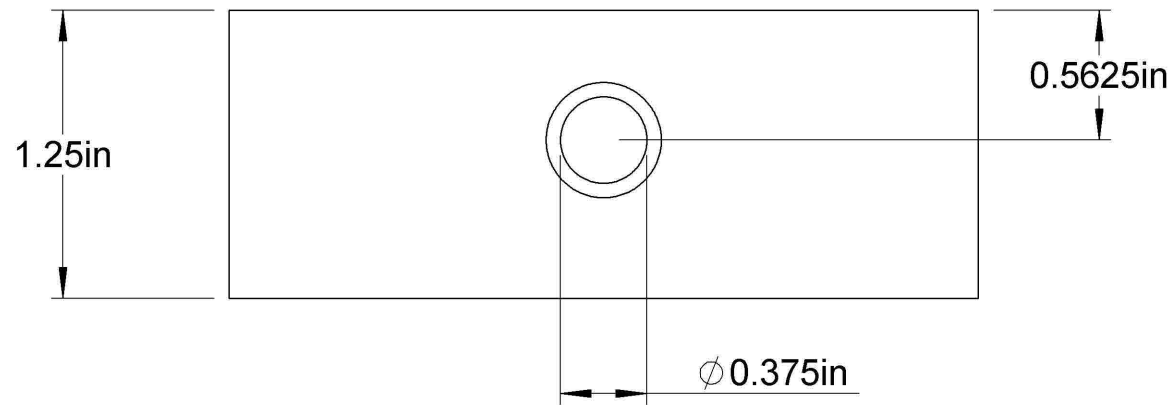

5/16"-18 Thread
1" Thread Depth

LILY[®]

SHANGHAI LILY BEARING LIMITED
Email: lilybearing@lily-bearing.com

Part
Number

EBHIKB
Linear Bearings