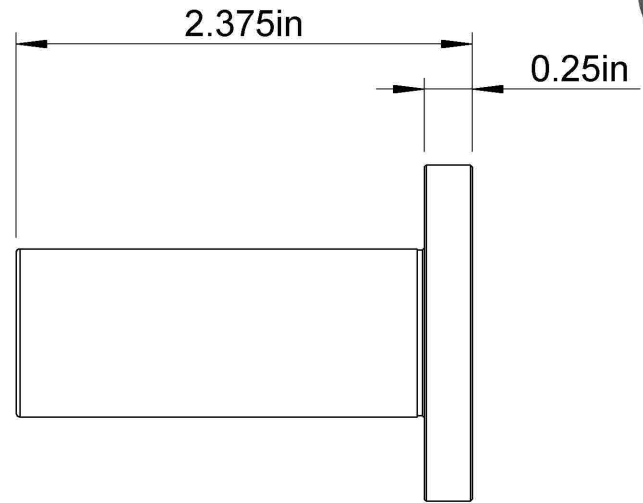

$\phi 1.3125\text{in}$
 Bolt Dia.
 Dia.

LILY[®]

SHANGHAI LILY BEARING LIMITED
 Email: lilybearing@lily-bearing.com

Part
 Number

FJDBKIG
 Linear Bearings