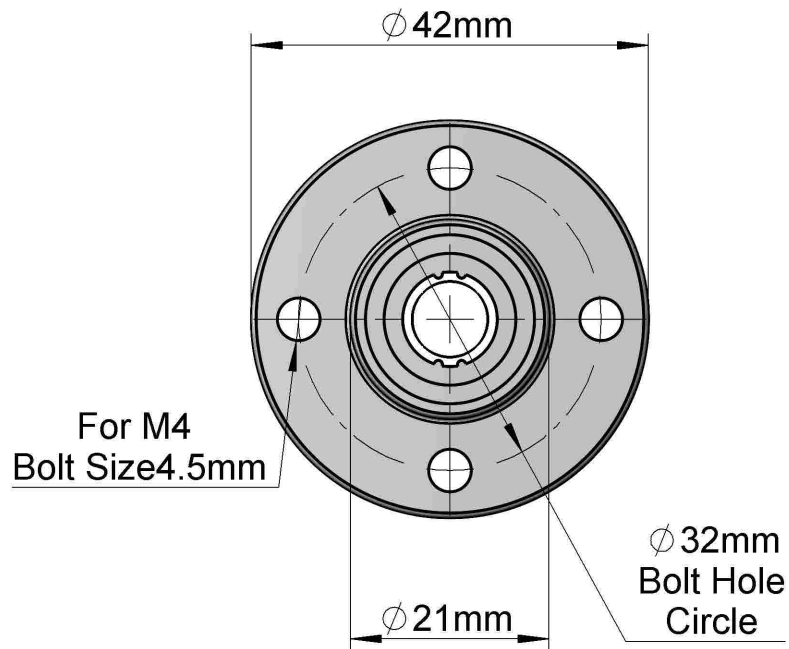

Spline Shaft  
61145K63  
(Sold Separately)

LILY<sup>®</sup>

SHANGHAI LILY BEARING LIMITED  
Email: [lilybearing@lily-bearing.com](mailto:lilybearing@lily-bearing.com)

Part  
Number

GBBEFKED  
Linear Bearings