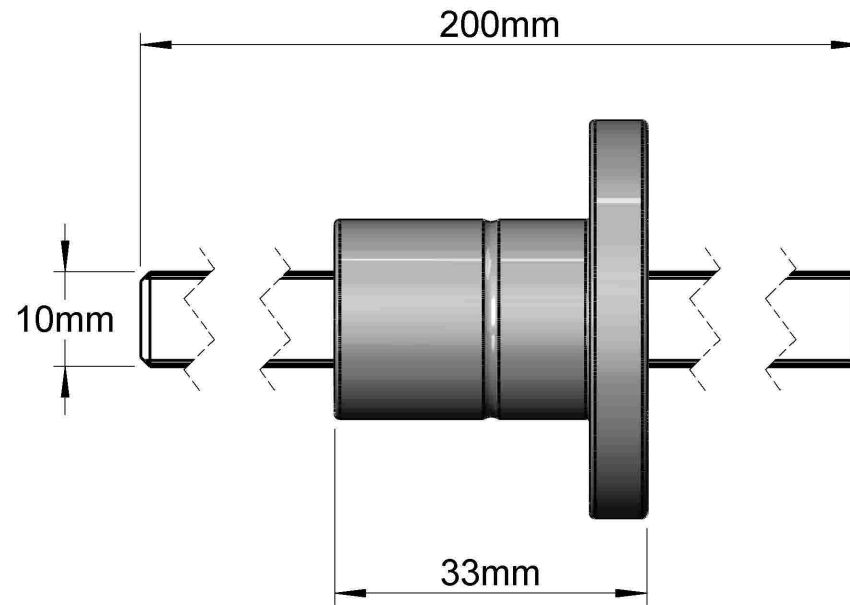

Spline Shaft  
61145K63  
(Sold Separately)

LILY<sup>®</sup>

SHANGHAI LILY BEARING LIMITED  
Email: [lilybearing@lily-bearing.com](mailto:lilybearing@lily-bearing.com)

Part  
Number

GBBEFKED  
Linear Bearings