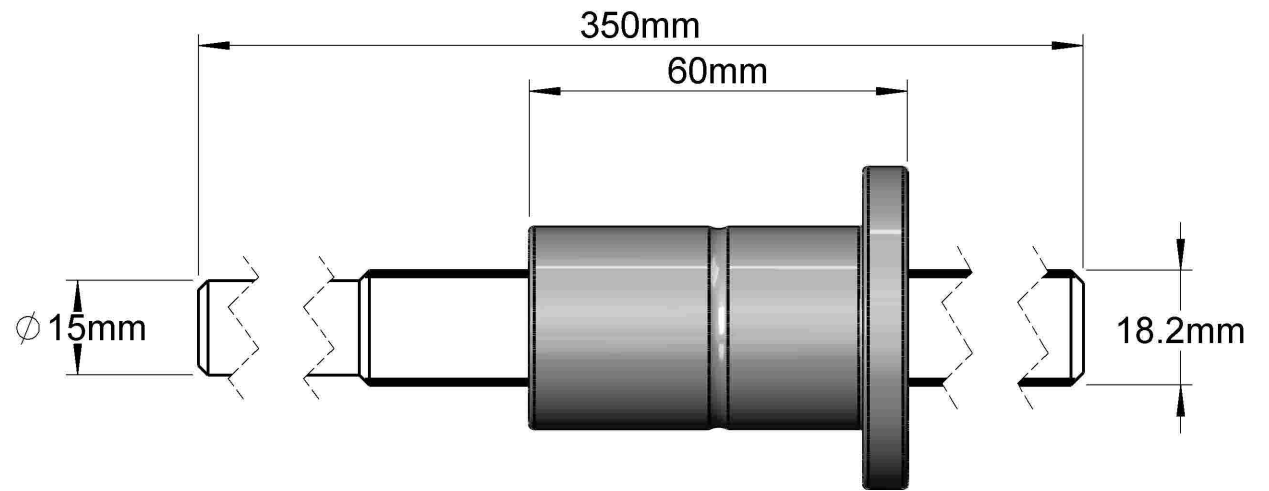

Spline Shaft
61145K86
(Sold Separately)

LILY[®]

SHANGHAI LILY BEARING LIMITED
Email: lilybearing@lily-bearing.com

Part
Number

GBBEFKEG
Linear Bearings