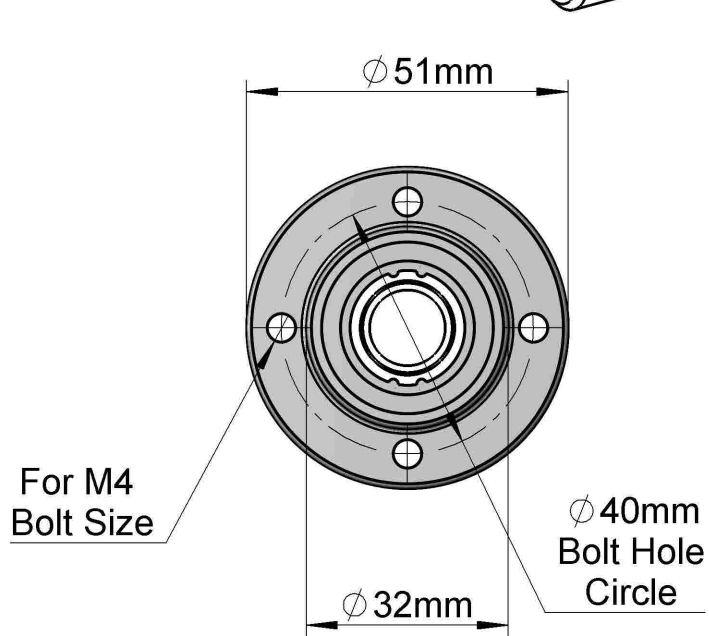

Spline Shaft
61145K86
(Sold Separately)

LILY[®]

SHANGHAI LILY BEARING LIMITED
Email: lilybearing@lily-bearing.com

Part
Number

GBBEFKEG
Linear Bearings