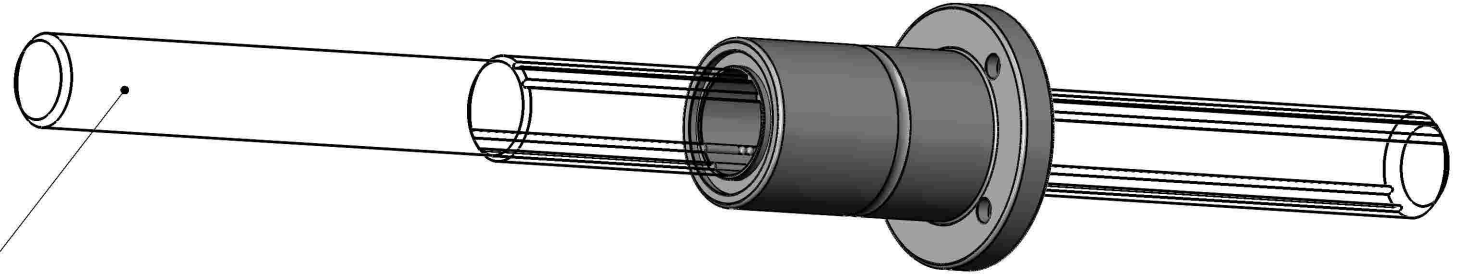

Spline Shaft
61145K61
(Sold Separately)

LILY[®]

SHANGHAI LILY BEARING LIMITED
Email: lilybearing@lily-bearing.com

Part
Number

GBBEFKEI
Linear Bearings