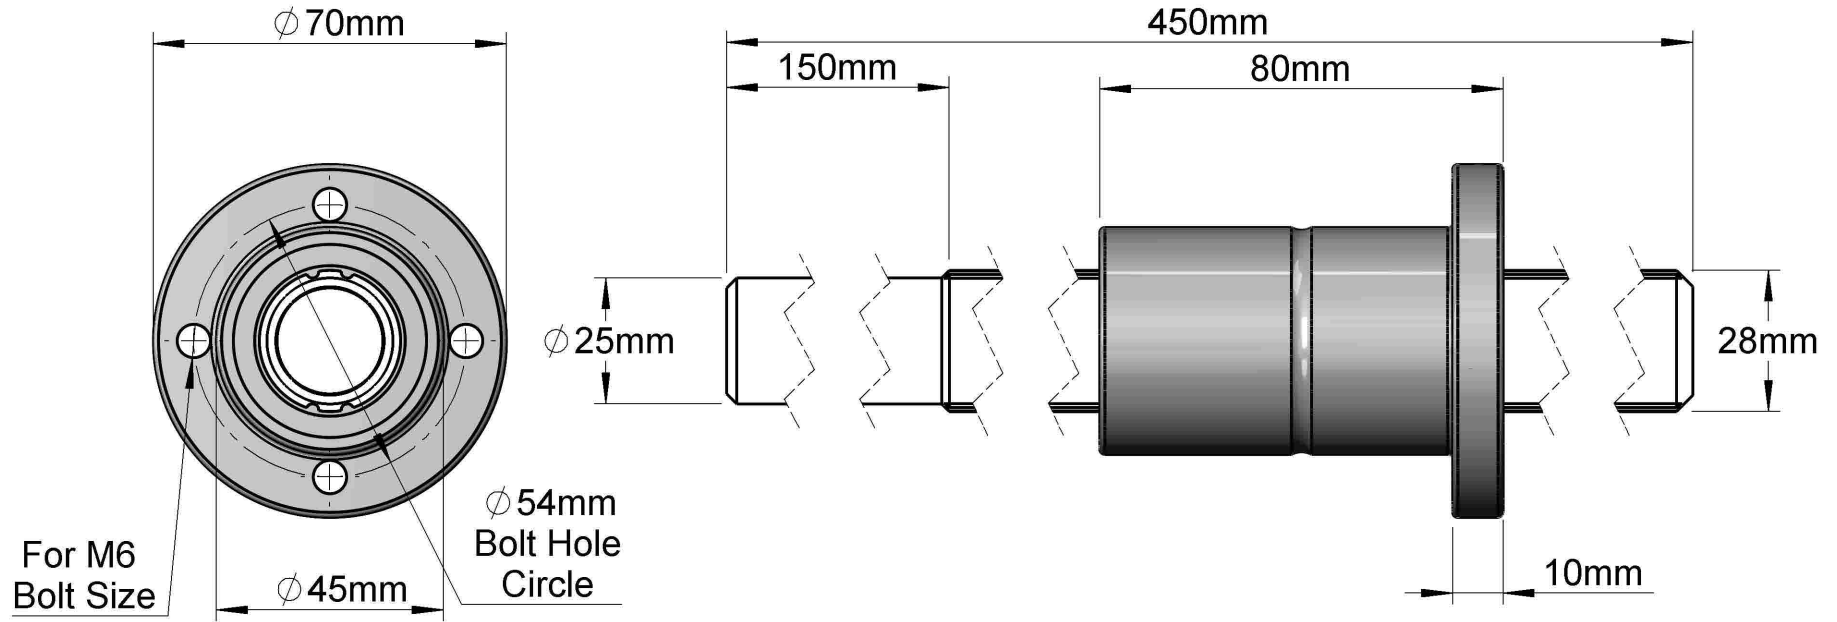

Spline Shaft
61145K61
(Sold Separately)

LILY[®]

SHANGHAI LILY BEARING LIMITED
Email: lilybearing@lily-bearing.com

Part
Number

GBBEFKEI
Linear Bearings