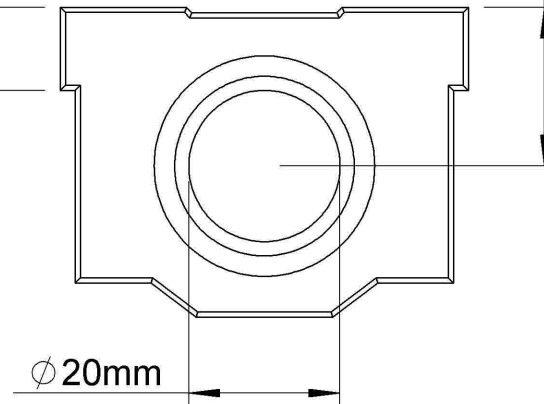

M6 Thread

11mm

54mm

21mm ±0.02

LILY<sup>®</sup>

SHANGHAI LILY BEARING LIMITED  
Email: [lilybearing@lily-bearing.com](mailto:lilybearing@lily-bearing.com)

Part  
Number

JDDITFE  
Linear Bearings