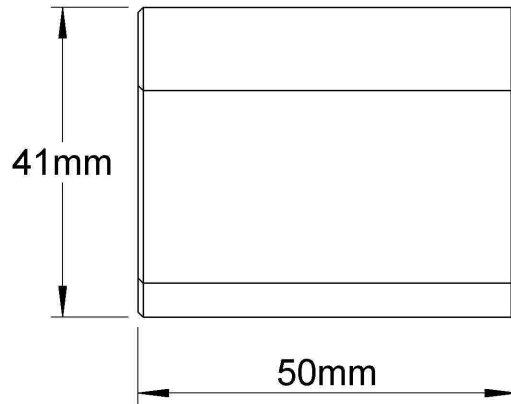

M6 Thread

11mm

54mm

21mm ±0.02

LILY<sup>®</sup>

SHANGHAI LILY BEARING LIMITED  
Email: [lilybearing@lily-bearing.com](mailto:lilybearing@lily-bearing.com)

Part  
Number

JDDITFE  
Linear Bearings