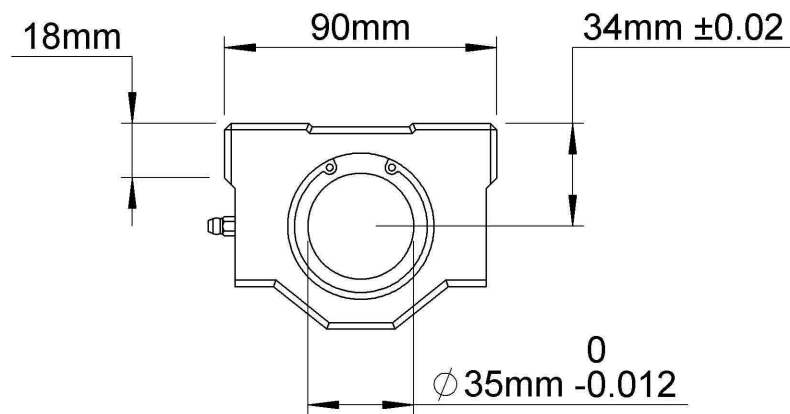

M8X1.25mm Thread

LILY[®]

SHANGHAI LILY BEARING LIMITED
Email: lilybearing@lily-bearing.com

Part
Number

JDDITHF
Linear Bearings