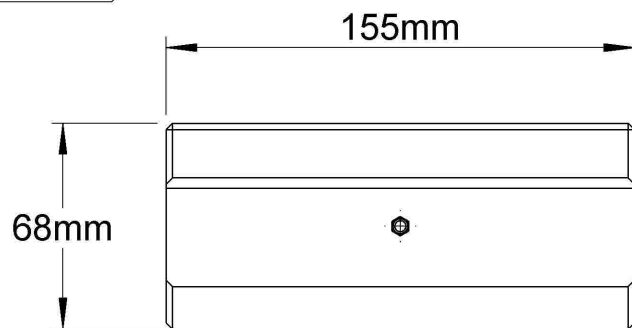

M8X1.25mm Thread

LILY[®]

SHANGHAI LILY BEARING LIMITED
Email: lilybearing@lily-bearing.com

Part
Number

JDDITHF
Linear Bearings