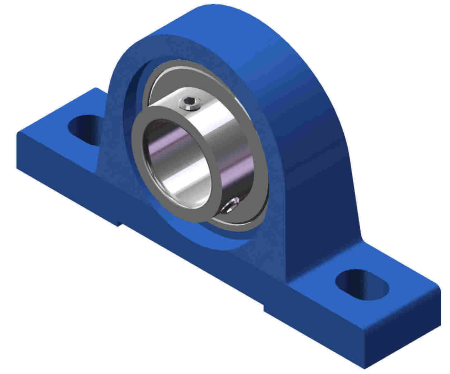

2\*3/8" Screw

	SHANGHAI LILY BEARING LIMITED Email: <a href="mailto:lilybearing@lily-bearing.com">lilybearing@lily-bearing.com</a>
	<b>BLLP5-15</b> Set Screw Locking