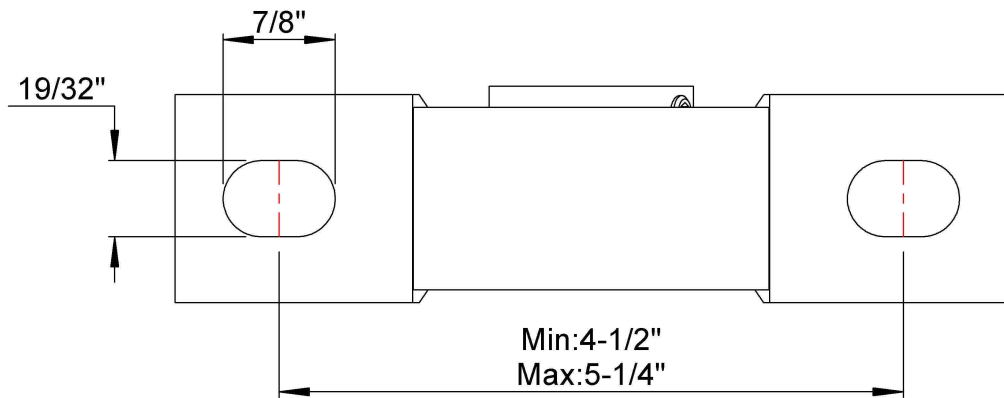

2\*1/2" Screw

**LILY**<sup>®</sup>

SHANGHAI LILY BEARING LIMITED  
Email: [lilybearing@lily-bearing.com](mailto:lilybearing@lily-bearing.com)

Part  
Number

BLP206-18  
Set Screw Locking