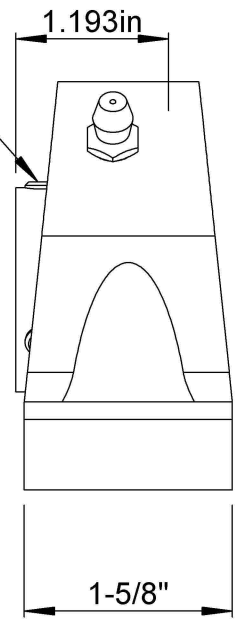

2\*1/2" Screw

**LILY**<sup>®</sup>

SHANGHAI LILY BEARING LIMITED  
Email: [lilybearing@lily-bearing.com](mailto:lilybearing@lily-bearing.com)

Part  
Number

BLP206-18  
Set Screw Locking