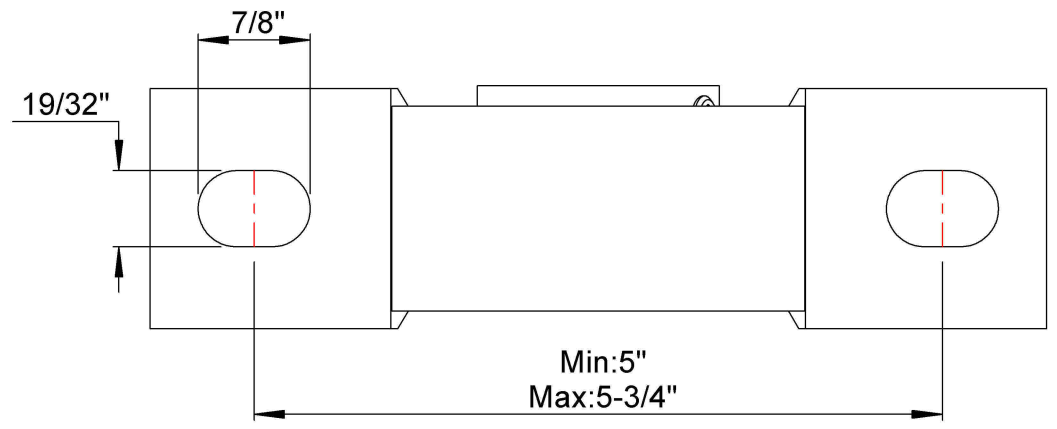

2\*1/2" Screw

1/8-27 NPT

		SHANGHAI LILY BEARING LIMITED Email: <a href="mailto:lilybearing@lily-bearing.com">lilybearing@lily-bearing.com</a>	
		Part Number	BLP207-23 Set Screw Locking