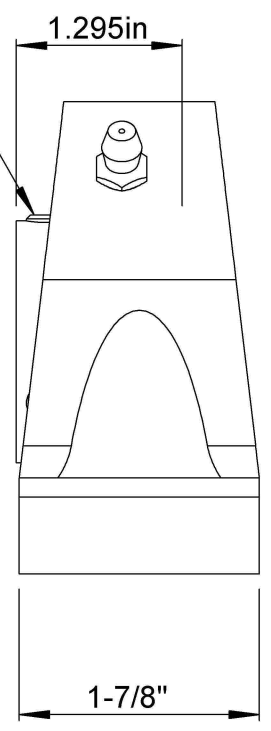

2\*1/2" Screw

1/8-27 NPT

		SHANGHAI LILY BEARING LIMITED Email: <a href="mailto:lilybearing@lily-bearing.com">lilybearing@lily-bearing.com</a>	
		Part Number	BLP207-23 Set Screw Locking