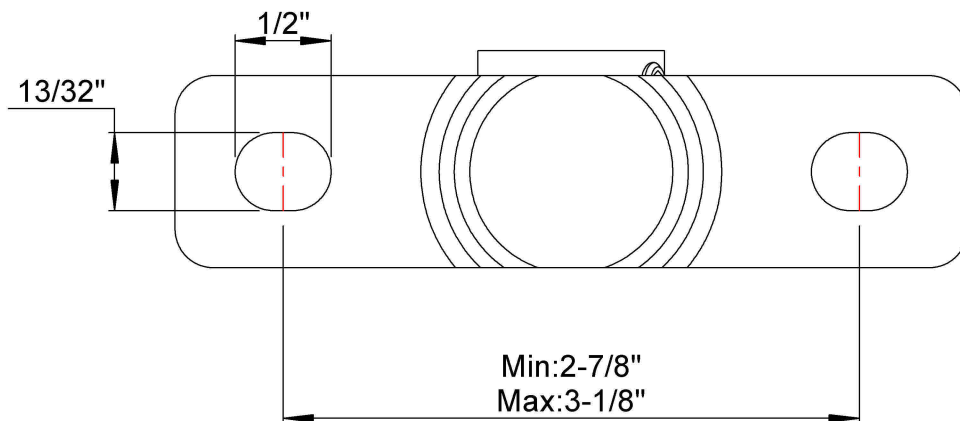

2*3/8" Screw

LILY[®]

SHANGHAI LILY BEARING LIMITED
Email: lilybearing@lily-bearing.com

Part
Number

BPR2-10
Set Screw Locking