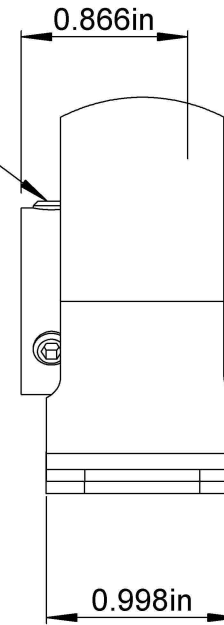

2*3/8" Screw

LILY[®]

SHANGHAI LILY BEARING LIMITED
Email: lilybearing@lily-bearing.com

Part
Number

BPR2-10
Set Screw Locking