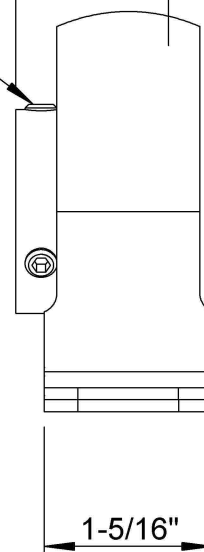

2*1/2" Screw

1.193in

LILY[®]

SHANGHAI LILY BEARING LIMITED
Email: lilybearing@lily-bearing.com

Part
Number

BPR6-19
Set Screw Locking