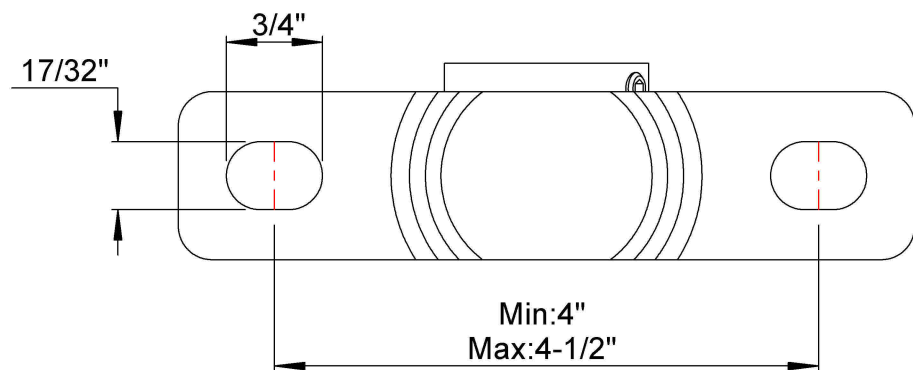

2*1/2" Screw

1.193in

LILY[®]

SHANGHAI LILY BEARING LIMITED
Email: lilybearing@lily-bearing.com

Part
Number

BPR6-19
Set Screw Locking