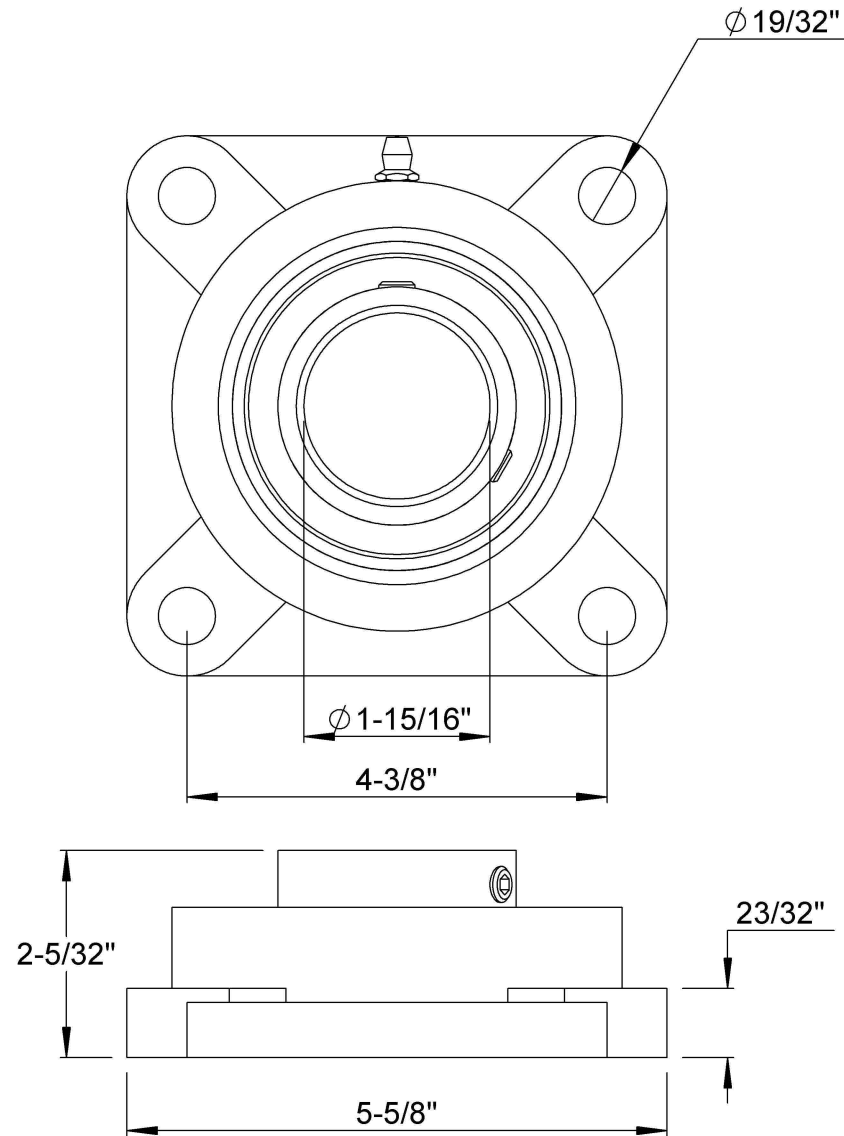

Bolt Size:9/16in

Lubrication Fitting Tap:1/8-27 NPT

LILY[®]

SHANGHAI LILY BEARING LIMITED
Email: lilybearing@lily-bearing.com

Part
Number

MUCF210-31
Prime Plus Series Four-Bolt Flange Units