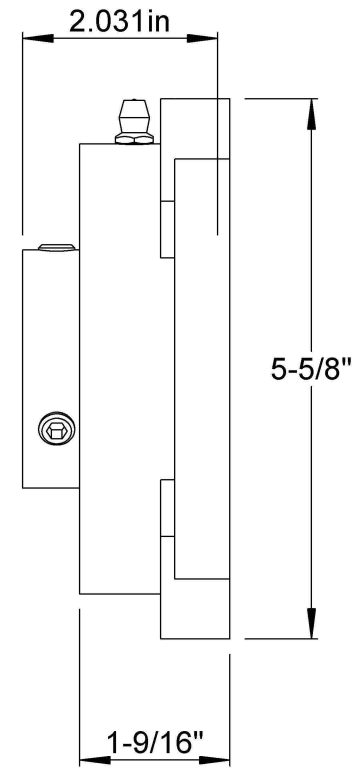

Bolt Size:9/16in

Lubrication Fitting Tap:1/8-27 NPT

LILY[®]

SHANGHAI LILY BEARING LIMITED
Email: lilybearing@lily-bearing.com

Part
Number

MUCF210-31
Prime Plus Series Four-Bolt Flange Units