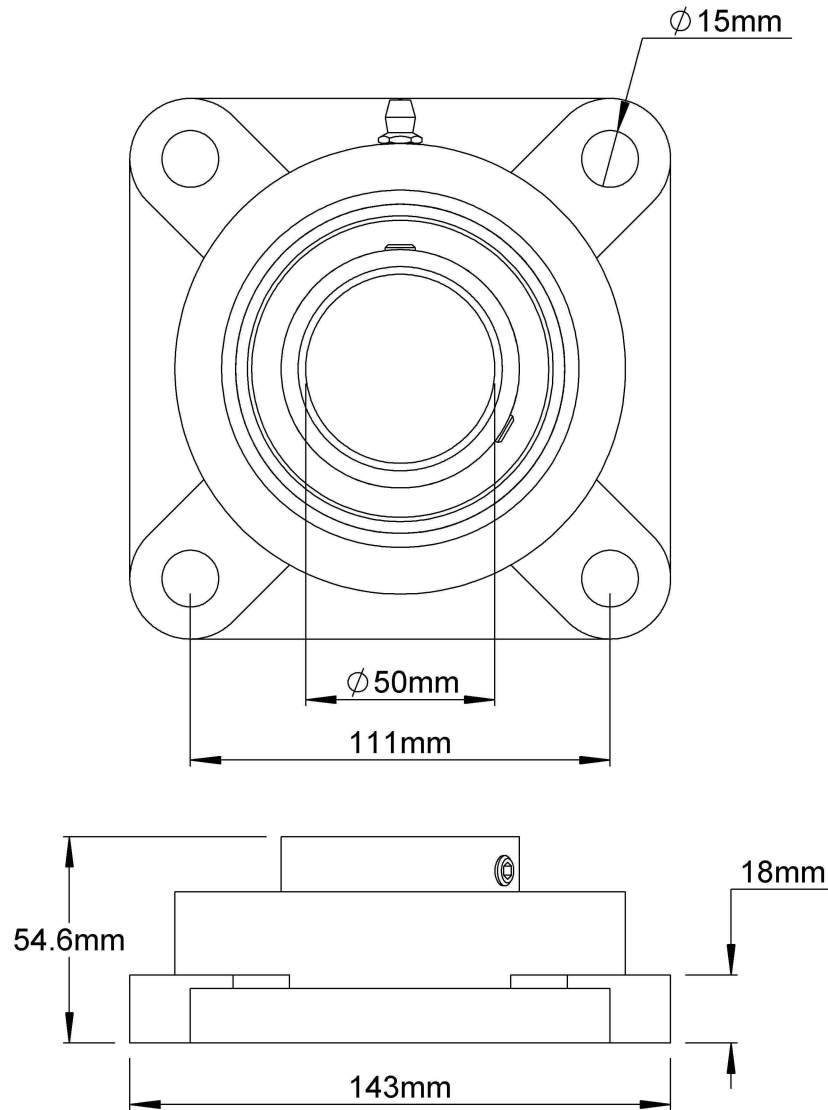

Bolt Size:M14

Lubrication Fitting Tap: 1/8-27 NPT

LILY[®]

SHANGHAI LILY BEARING LIMITED
Email: lilybearing@lily-bearing.com

Part
Number

MUCF210
Prime Plus Series Four-Bolt Flange Units