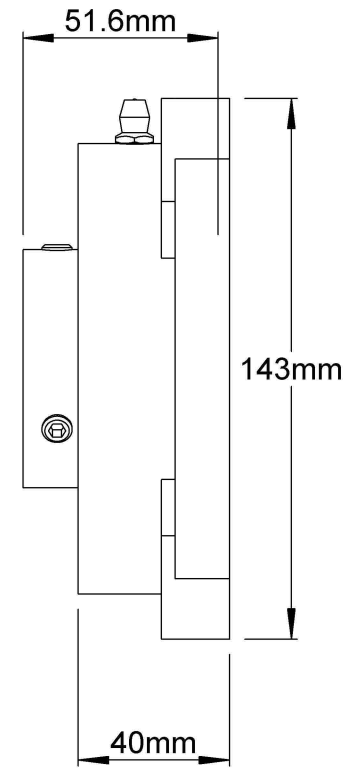

Bolt Size:M14

Lubrication Fitting Tap: 1/8-27 NPT

LILY[®]

SHANGHAI LILY BEARING LIMITED
Email: lilybearing@lily-bearing.com

Part
Number

MUCF210
Prime Plus Series Four-Bolt Flange Units