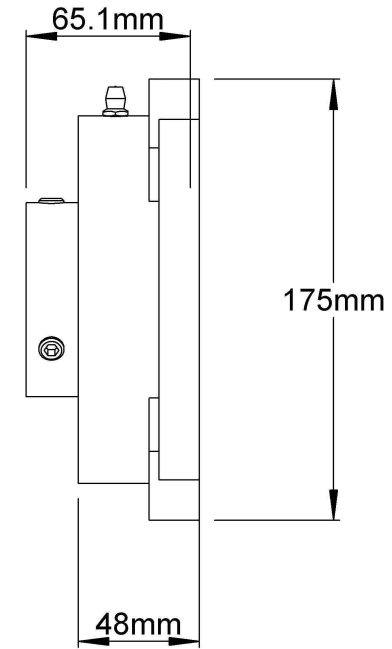

Bolt Size:M16

Lubrication Fitting Tap: 1/8-27 NPT

LILY <sup>®</sup>	SHANGHAI LILY BEARING LIMITED Email: <a href="mailto:lilybearing@lily-bearing.com">lilybearing@lily-bearing.com</a>
	Part Number: MUCF212 Prime Plus Series Four-Bolt Flange Units