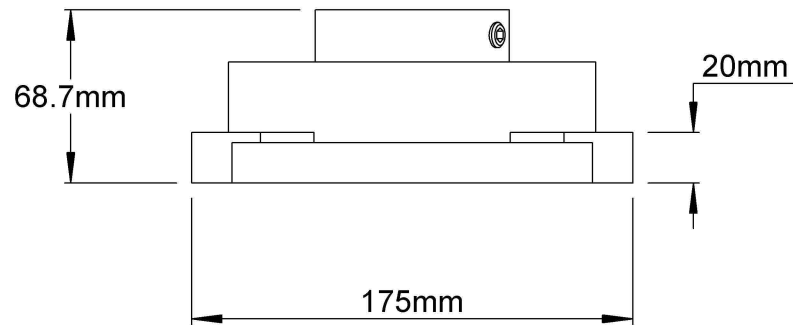

Bolt Size:M16

Lubrication Fitting Tap: 1/8-27 NPT

LILY <sup>®</sup>	SHANGHAI LILY BEARING LIMITED Email: <a href="mailto:lilybearing@lily-bearing.com">lilybearing@lily-bearing.com</a>
	Part Number: MUCF212 Prime Plus Series Four-Bolt Flange Units