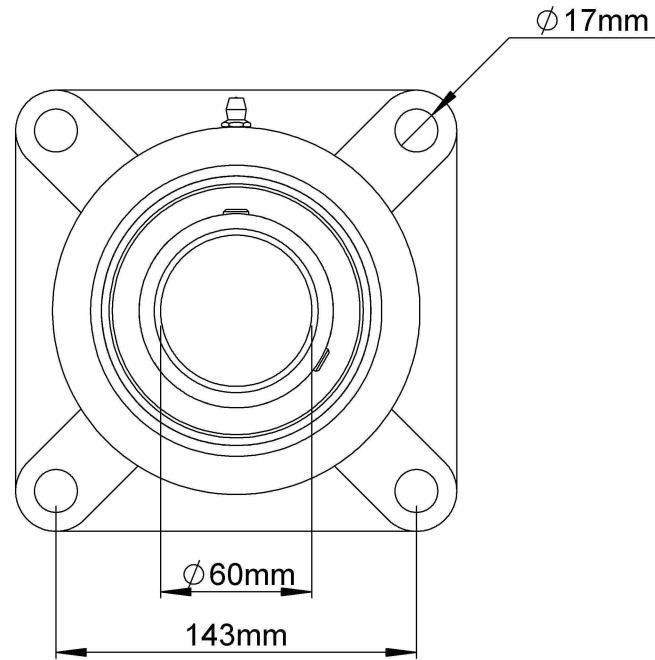

Bolt Size:M16

Lubrication Fitting Tap: 1/8-27 NPT

LILY <sup>®</sup>	SHANGHAI LILY BEARING LIMITED Email: <a href="mailto:lilybearing@lily-bearing.com">lilybearing@lily-bearing.com</a>
	Part Number: MUCF212 Prime Plus Series Four-Bolt Flange Units