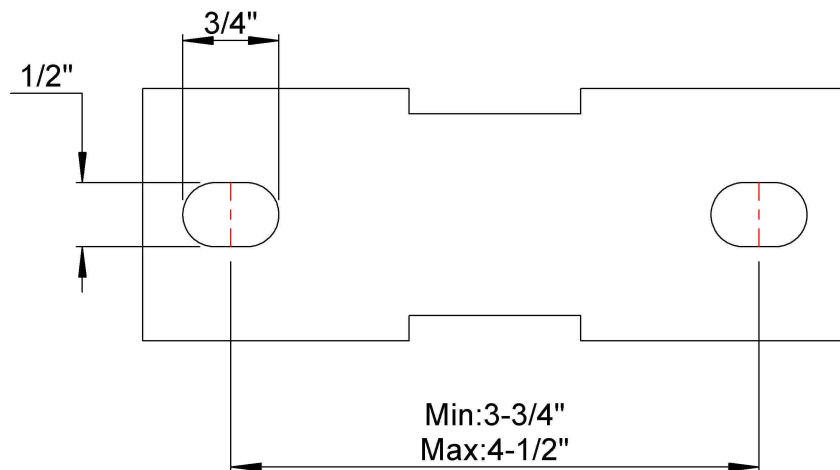

2*3/8" Screw

LILY®

SHANGHAI LILY BEARING LIMITED
Email: lilybearing@lily-bearing.com

Part
Number

UCPH205-14
Set Screw Locking