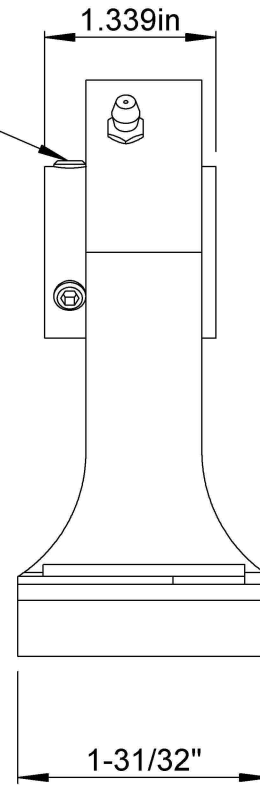

2*3/8" Screw

LILY®

SHANGHAI LILY BEARING LIMITED
Email: lilybearing@lily-bearing.com

Part
Number

UCPH205-14
Set Screw Locking