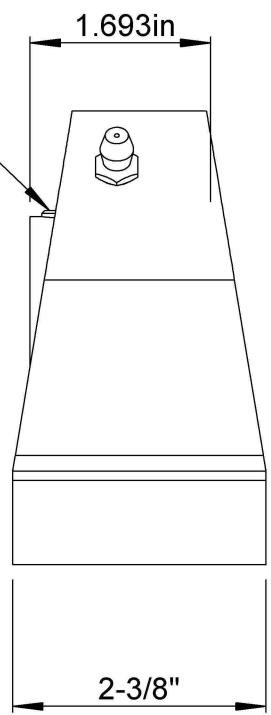

2*1/2" Screw

<p>LILY[®]</p>	<p>SHANGHAI LILY BEARING LIMITED Email: lilybearing@lily-bearing.com</p>	
	<p>Part Number</p>	<p>UCSAO306-19 Set Screw Locking</p>