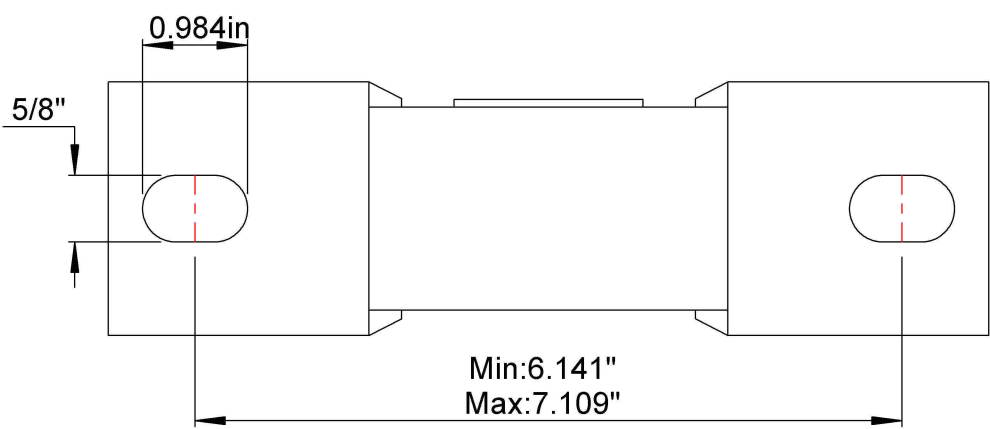

2*1/2" Screw

<p>LILY[®]</p>	<p>SHANGHAI LILY BEARING LIMITED Email: lilybearing@lily-bearing.com</p>	
	<p>Part Number</p>	<p>UCSAO306-19 Set Screw Locking</p>