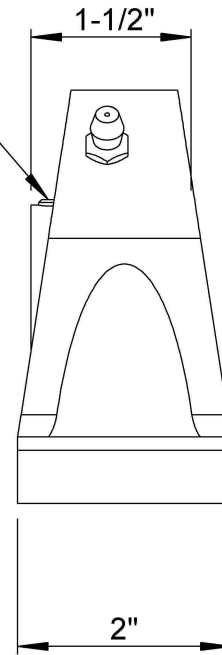

2\*1/2" Screw

1/8-27 NPT

**LILY**<sup>®</sup>

SHANGHAI LILY BEARING LIMITED  
Email: [lilybearing@lily-bearing.com](mailto:lilybearing@lily-bearing.com)

Part  
Number

UCSP206-17  
Set Screw Locking