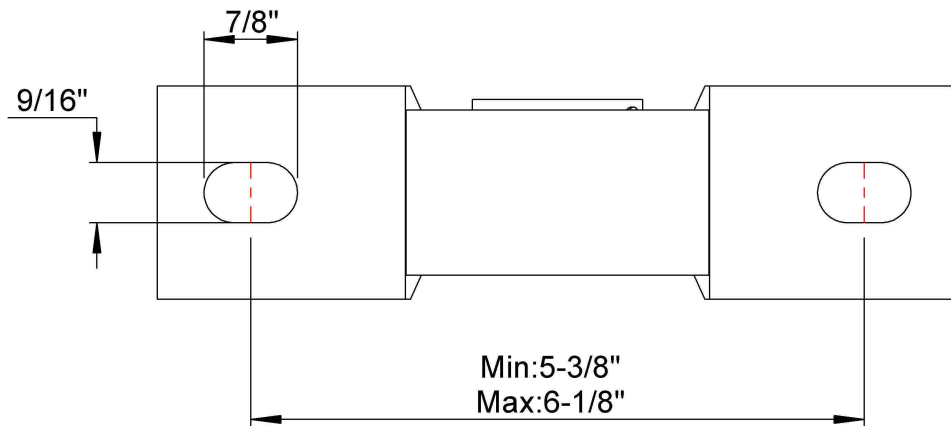

2\*1/2" Screw

1/8-27 NPT

**LILY**<sup>®</sup>

SHANGHAI LILY BEARING LIMITED  
Email: [lilybearing@lily-bearing.com](mailto:lilybearing@lily-bearing.com)

Part  
Number

UCSP206-17  
Set Screw Locking