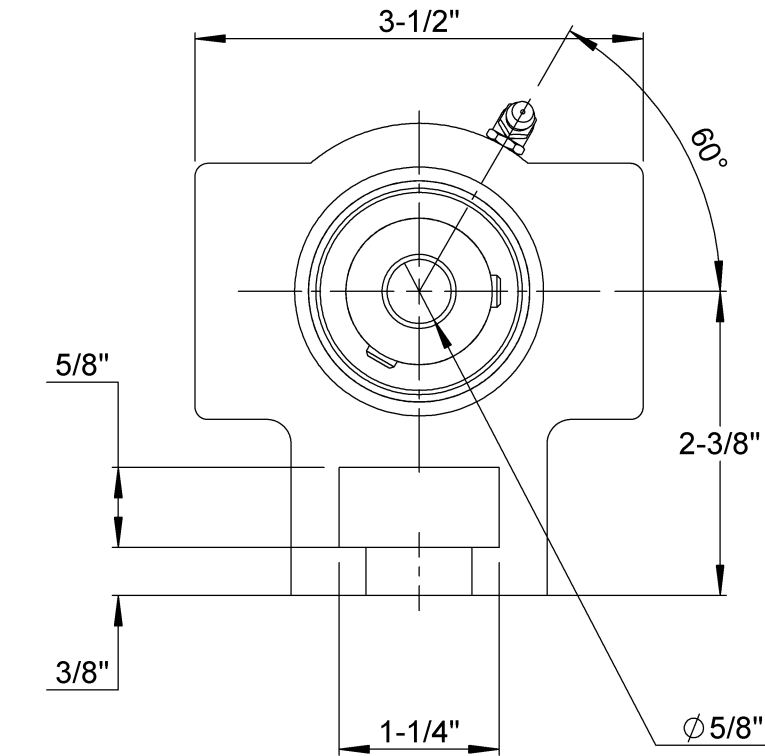

Lubrication Fitting Tap:1/4-28 UNF

<p>LILY[®]</p>	<p>SHANGHAI LILY BEARING LIMITED Email: lilybearing@lily-bearing.com</p>	
	<p>Part Number</p>	<p>UCST202-10 Take-Up Bearing Units Set Screw Locking</p>