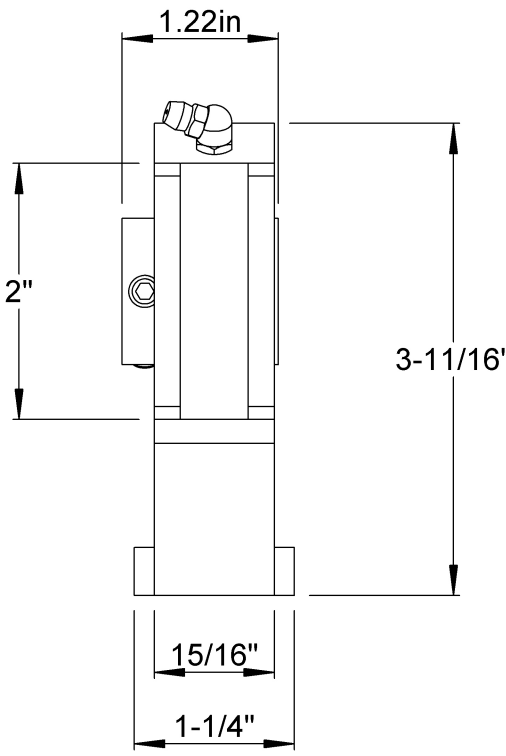

Lubrication Fitting Tap:1/4-28 UNF

<p>LILY[®]</p>	<p>SHANGHAI LILY BEARING LIMITED Email: lilybearing@lily-bearing.com</p>	
	<p>Part Number</p>	<p>UCST202-10 Take-Up Bearing Units Set Screw Locking</p>