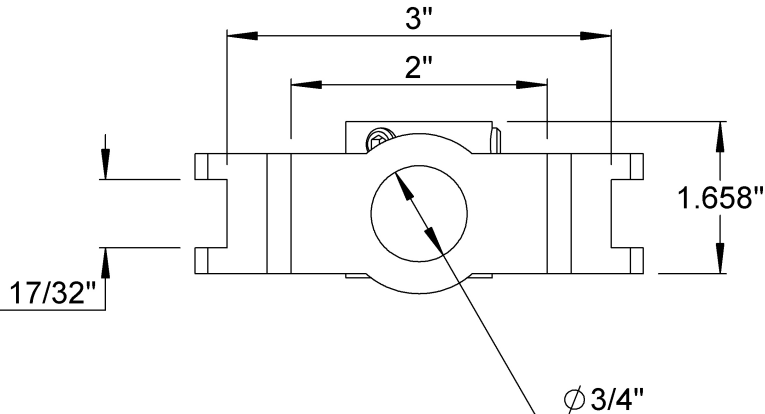

Lubrication Fitting Tap:1/4-28 UNF

<p>LILY[®]</p>	<p>SHANGHAI LILY BEARING LIMITED Email: lilybearing@lily-bearing.com</p>	
	<p>Part Number</p>	<p>UCST202-10 Take-Up Bearing Units Set Screw Locking</p>