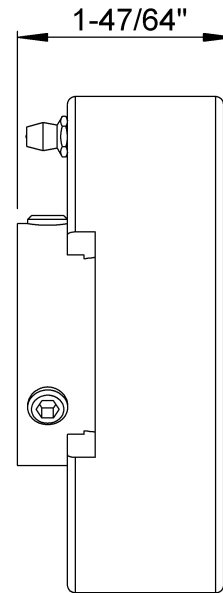

Lubrication Fitting Tap:1/4-28 UNF

LILY[®]

SHANGHAI LILY BEARING LIMITED
Email: lilybearing@lily-bearing.com

Part
Number

UEL207-23
Cartridge Bearing Units Accu-Loc Concentric Collar
Locking