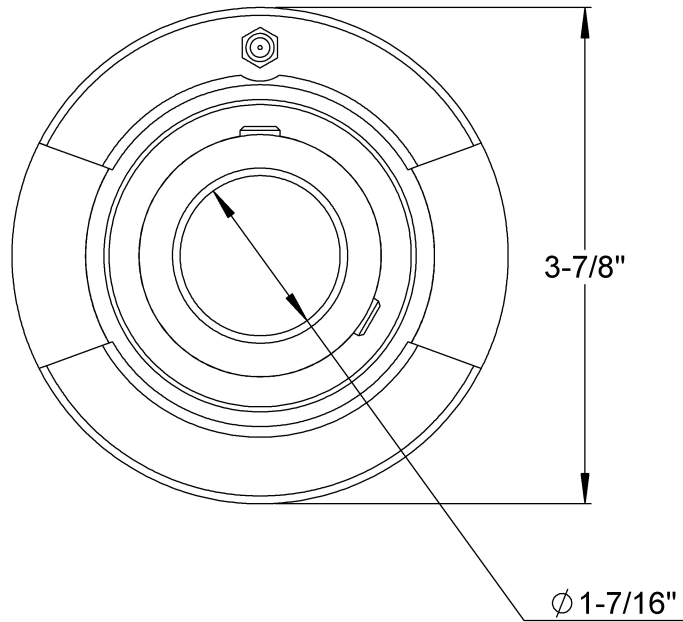

Lubrication Fitting Tap:1/4-28 UNF

LILY[®]

SHANGHAI LILY BEARING LIMITED
Email: lilybearing@lily-bearing.com

Part
Number

UEL207-23
Cartridge Bearing Units Accu-Loc Concentric Collar
Locking