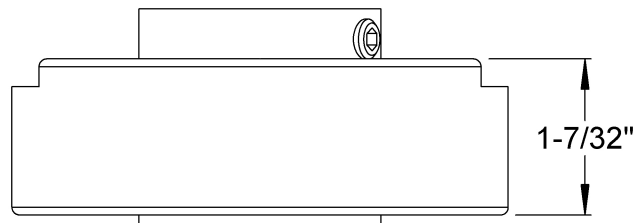

Lubrication Fitting Tap:1/4-28 UNF

LILY[®]

SHANGHAI LILY BEARING LIMITED
Email: lilybearing@lily-bearing.com

Part
Number

UEL207-23
Cartridge Bearing Units Accu-Loc Concentric Collar
Locking