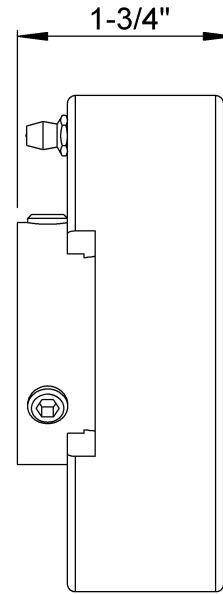

Lubrication Fitting Tap:1/4-28 UNF

LILY[®]

SHANGHAI LILY BEARING LIMITED
Email: lilybearing@lily-bearing.com

Part
Number

UELX06-19
Cartridge Bearing Units Accu-Loc Concentric Collar
Locking