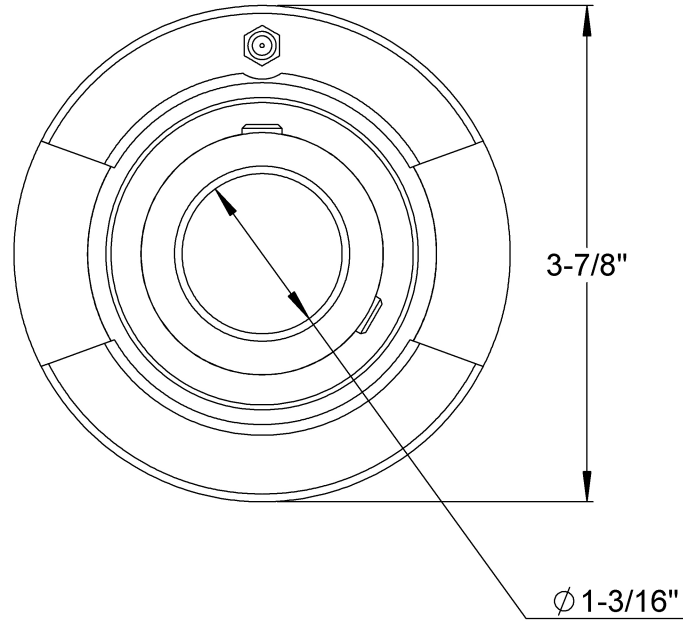

Lubrication Fitting Tap:1/4-28 UNF

LILY[®]

SHANGHAI LILY BEARING LIMITED
Email: lilybearing@lily-bearing.com

Part
Number

UELX06-19
Cartridge Bearing Units Accu-Loc Concentric Collar
Locking