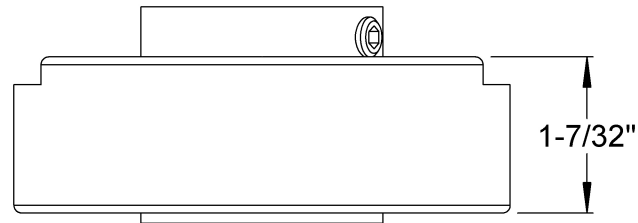

Lubrication Fitting Tap:1/4-28 UNF

LILY[®]

SHANGHAI LILY BEARING LIMITED
Email: lilybearing@lily-bearing.com

Part
Number

UELX06-19
Cartridge Bearing Units Accu-Loc Concentric Collar
Locking