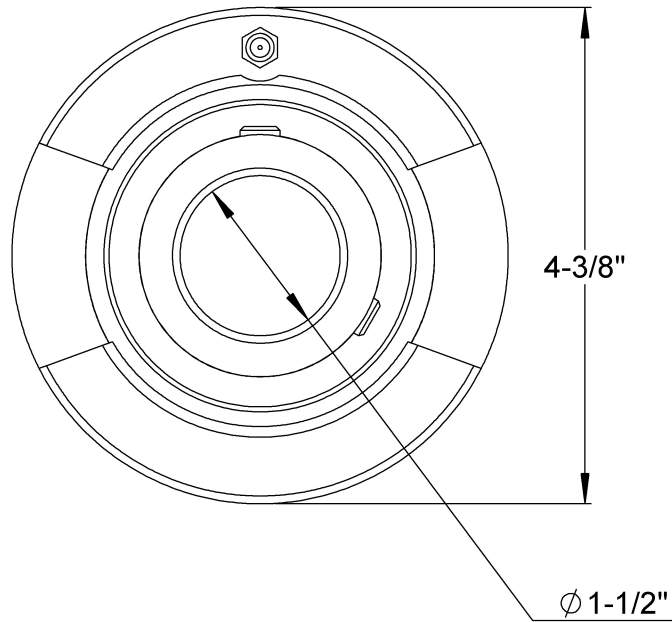

Lubrication Fitting Tap:1/4-28 UNF

LILY[®]

SHANGHAI LILY BEARING LIMITED
Email: lilybearing@lily-bearing.com

Part
Number

UELX08-24
Cartridge Bearing Units Accu-Loc Concentric Collar
Locking