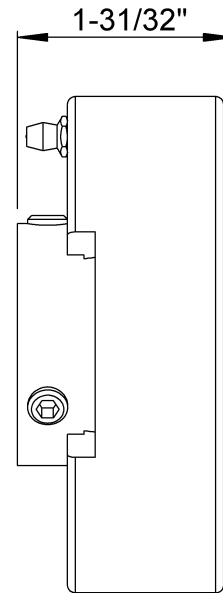

Lubrication Fitting Tap:1/4-28 UNF

LILY[®]

SHANGHAI LILY BEARING LIMITED
Email: lilybearing@lily-bearing.com

Part
Number

UELX08-24
Cartridge Bearing Units Accu-Loc Concentric Collar
Locking