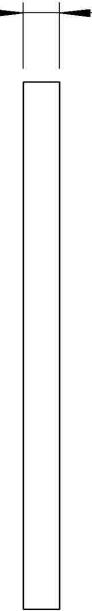

$0.125\text{in} \pm 0.005$

**LILY<sup>®</sup>**

SHANGHAI LILY BEARING LIMITED  
Email: [lilybearing@lily-bearing.com](mailto:lilybearing@lily-bearing.com)

Part  
Number

2855T9  
Dry-Running Thrust Bearings