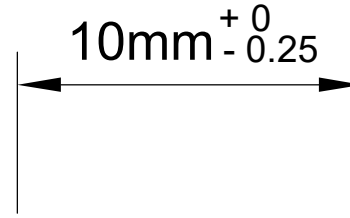

$\text{Ø}14.05\text{mm}^{+0.05}_{-0.00}$

$\text{Ø}10.19\text{mm}^{+0.05}_{-0.00}$

LILY[®]

SHANGHAI LILY BEARING LIMITED

Email: lilybearing@lily-bearing.com

Part
Number

6377K518 Ultra-Low-Friction
Dry-Running Sleeve Bearing