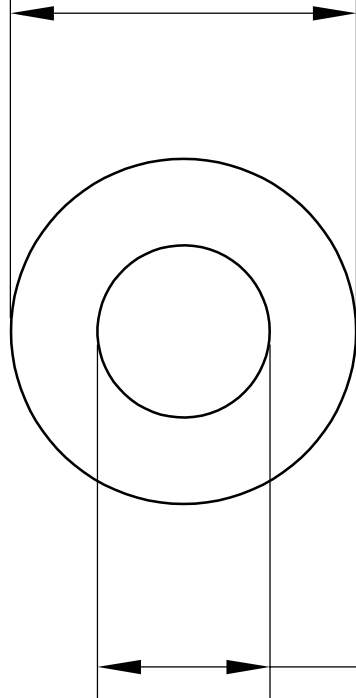

$\text{Ø}0.625\text{''}\pm 0.005$

$\text{Ø}0.5\text{''}\pm 0.005$

$3/4\text{''}\pm 0.015$

LILY[®]

SHANGHAI LILY BEARING LIMITED

Email: lilybearing@lily-bearing.com

Part
Number

6389K346 Light Duty
Dry-Running Nylon Sleeve Bearing