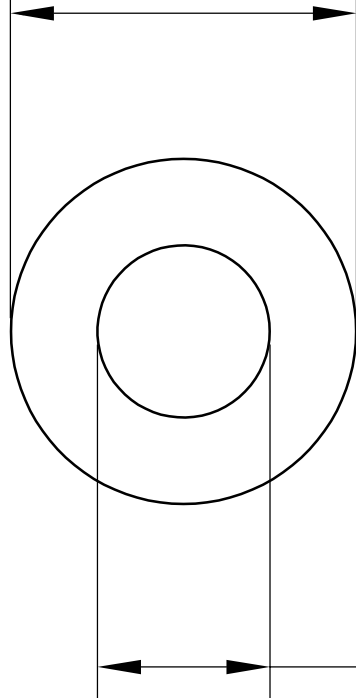

$\text{Ø}9\text{mm}\pm 0.1016$

$\text{Ø}6\text{mm}\pm 0.2032$

$6\text{mm}\pm 0.127$

LILY[®]

SHANGHAI LILY BEARING LIMITED

Email: lilybearing@lily-bearing.com

Part
Number

6389K707 Light Duty
Dry-Running Nylon Sleeve Bearing