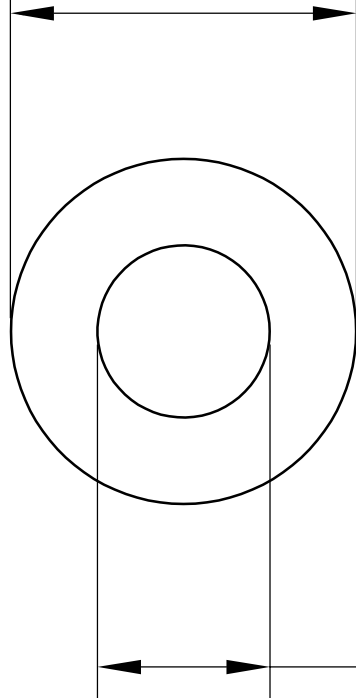

$\text{Ø}9\text{mm}\pm 0.1016$

$\text{Ø}6\text{mm}\pm 0.2032$

$10\text{mm}\pm 0.127$

LILY[®]

SHANGHAI LILY BEARING LIMITED

Email: lilybearing@lily-bearing.com

Part
Number

6389K709 Light Duty
Dry-Running Nylon Sleeve Bearing