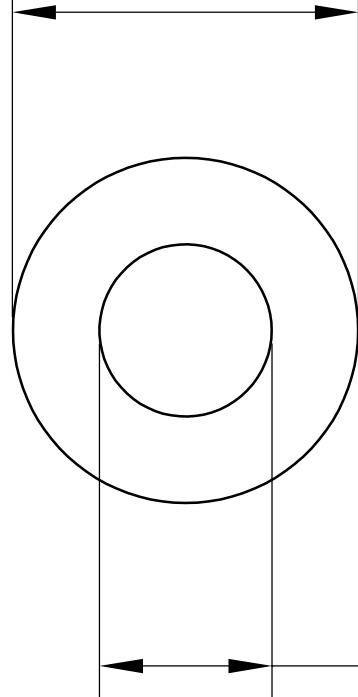

$\text{Ø}10\text{mm}\pm 0.1016$

$\text{Ø}6\text{mm}\pm 0.2032$

$4\text{mm}\pm 0.127$

**LILY<sup>®</sup>**

SHANGHAI LILY BEARING LIMITED

Email: [lilybearing@lily-bearing.com](mailto:lilybearing@lily-bearing.com)

Part  
Number

6389K712 Light Duty  
Dry-Running Nylon Sleeve Bearing