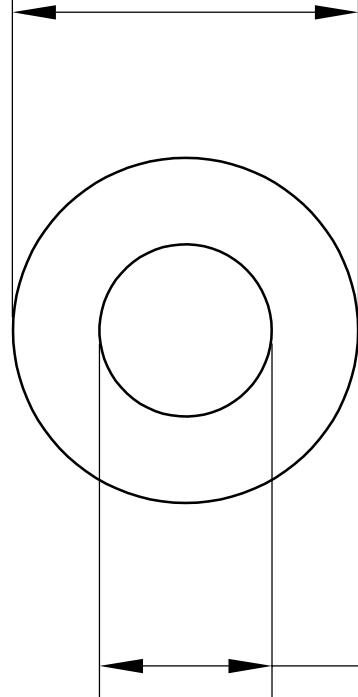

$\text{Ø}10\text{mm}\pm0.1016$

$\text{Ø}6\text{mm}\pm0.2032$

$6\text{mm}\pm0.127$

**LILY<sup>®</sup>**

SHANGHAI LILY BEARING LIMITED

Email: [lilybearing@lily-bearing.com](mailto:lilybearing@lily-bearing.com)

Part  
Number

6389K713 Light Duty  
Dry-Running Nylon Sleeve Bearing