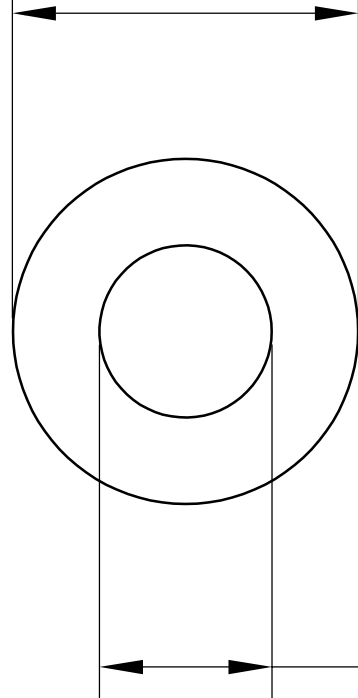

$\text{Ø}10\text{mm}\pm 0.1016$

$\text{Ø}6\text{mm}\pm 0.2032$

$10\text{mm}\pm 0.127$

LILY[®]

SHANGHAI LILY BEARING LIMITED

Email: lilybearing@lily-bearing.com

Part
Number

6389K714 Light Duty
Dry-Running Nylon Sleeve Bearing