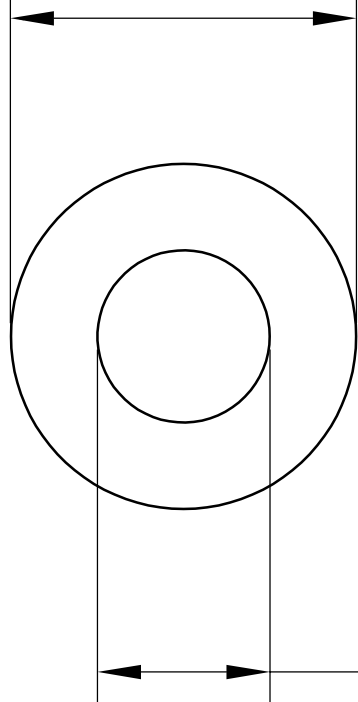

$\text{Ø}10\text{mm}\pm 0.1016$

$\text{Ø}6\text{mm}\pm 0.2032$

$16\text{mm}\pm 0.127$

**LILY**<sup>®</sup>

SHANGHAI LILY BEARING LIMITED

Email: [lilybearing@lily-bearing.com](mailto:lilybearing@lily-bearing.com)

Part  
Number

6389K716 Light Duty  
Dry-Running Nylon Sleeve Bearing