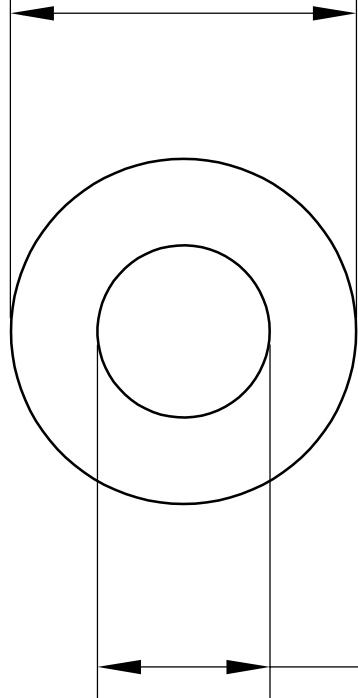

$\text{Ø}12\text{mm}\pm0.1016$

$\text{Ø}6\text{mm}\pm0.2032$

$6\text{mm}\pm0.127$

LILY[®]

SHANGHAI LILY BEARING LIMITED

Email: lilybearing@lily-bearing.com

Part
Number

6389K717 Light Duty
Dry-Running Nylon Sleeve Bearing