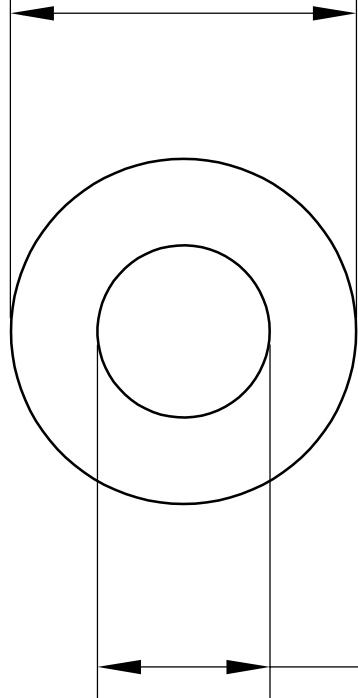

$\text{Ø}10\text{mm}\pm 0.1016$

$\text{Ø}8\text{mm}\pm 0.2032$

$10\text{mm}\pm 0.127$

LILY[®]

SHANGHAI LILY BEARING LIMITED

Email: lilybearing@lily-bearing.com

Part
Number

6389K724 Light Duty
Dry-Running Nylon Sleeve Bearing