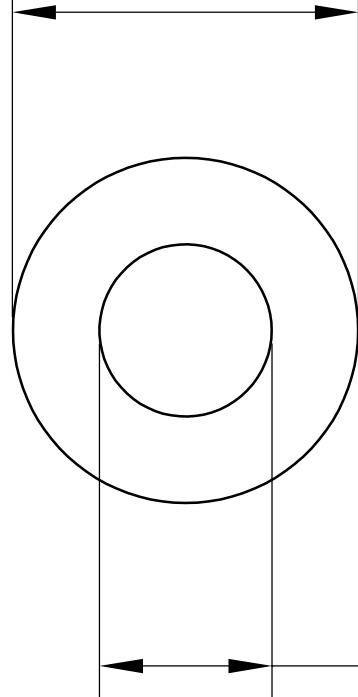

$\text{Ø}10\text{mm}\pm 0.1016$

$\text{Ø}8\text{mm}\pm 0.2032$

$15\text{mm}\pm 0.127$

**LILY<sup>®</sup>**

SHANGHAI LILY BEARING LIMITED

Email: [lilybearing@lily-bearing.com](mailto:lilybearing@lily-bearing.com)

Part  
Number

6389K725 Light Duty  
Dry-Running Nylon Sleeve Bearing