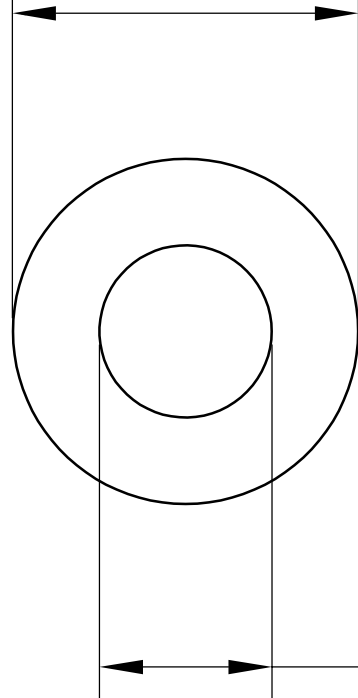

$\text{Ø}11\text{mm}\pm 0.1016$

$\text{Ø}8\text{mm}\pm 0.2032$

$6\text{mm}\pm 0.127$

**LILY<sup>®</sup>**

SHANGHAI LILY BEARING LIMITED

Email: [lilybearing@lily-bearing.com](mailto:lilybearing@lily-bearing.com)

Part  
Number

6389K726 Light Duty  
Dry-Running Nylon Sleeve Bearing