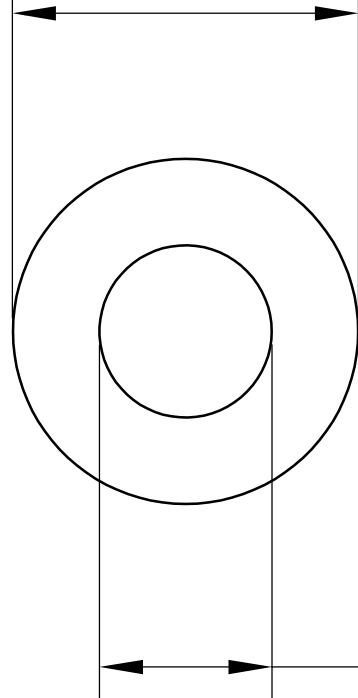

$\text{Ø}11\text{mm}\pm0.1016$

$\text{Ø}8\text{mm}\pm0.2032$

$12\text{mm}\pm0.127$

**LILY<sup>®</sup>**

SHANGHAI LILY BEARING LIMITED

Email: [lilybearing@lily-bearing.com](mailto:lilybearing@lily-bearing.com)

Part  
Number

6389K728 Light Duty  
Dry-Running Nylon Sleeve Bearing