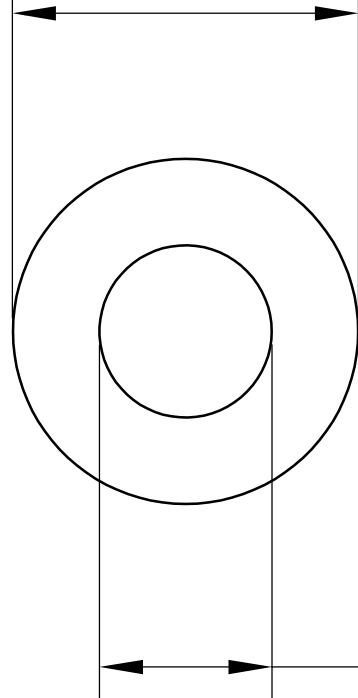

$\text{Ø}12\text{mm}\pm0.1016$

$\text{Ø}8\text{mm}\pm0.2032$

$8\text{mm}\pm0.127$

LILY[®]

SHANGHAI LILY BEARING LIMITED

Email: lilybearing@lily-bearing.com

Part
Number

6389K731 Light Duty
Dry-Running Nylon Sleeve Bearing