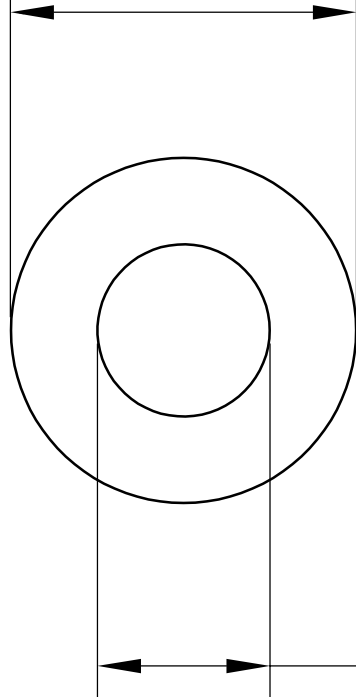

$\text{Ø}12\text{mm}\pm 0.1016$

$\text{Ø}8\text{mm}\pm 0.2032$

$10\text{mm}\pm 0.127$

LILY[®]

SHANGHAI LILY BEARING LIMITED

Email: lilybearing@lily-bearing.com

Part
Number

6389K732 Light Duty
Dry-Running Nylon Sleeve Bearing