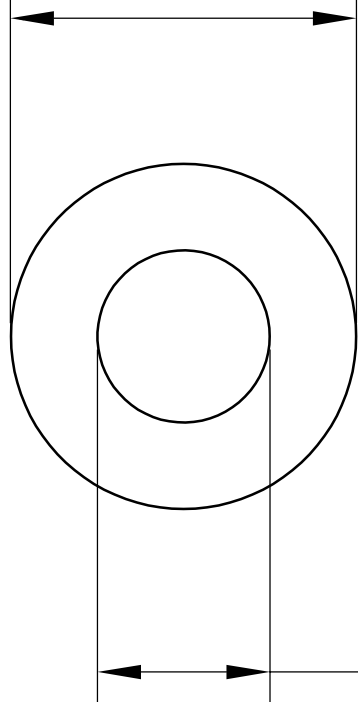

$\text{Ø}12\text{mm}\pm0.1016$

$\text{Ø}8\text{mm}\pm0.2032$

$12\text{mm}\pm0.127$

LILY[®]

SHANGHAI LILY BEARING LIMITED

Email: lilybearing@lily-bearing.com

Part
Number

6389K733 Light Duty
Dry-Running Nylon Sleeve Bearing