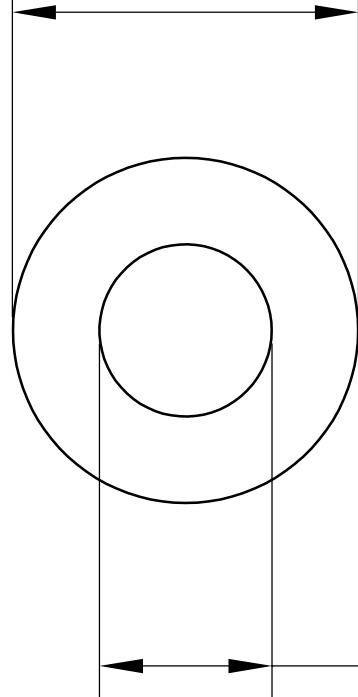

$\text{Ø}12\text{mm}\pm 0.1016$

$\text{Ø}8\text{mm}\pm 0.2032$

$16\text{mm}\pm 0.127$

LILY[®]

SHANGHAI LILY BEARING LIMITED

Email: lilybearing@lily-bearing.com

Part
Number

6389K734 Light Duty
Dry-Running Nylon Sleeve Bearing