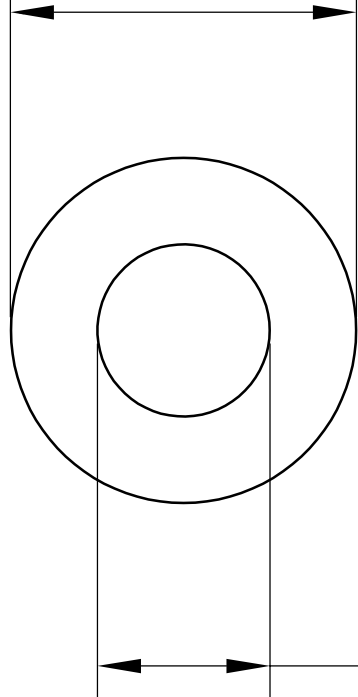

$\text{Ø}12\text{mm}\pm 0.1016$

$\text{Ø}8\text{mm}\pm 0.2032$

$20\text{mm}\pm 0.127$

LILY[®]

SHANGHAI LILY BEARING LIMITED

Email: lilybearing@lily-bearing.com

Part
Number

6389K735 Light Duty
Dry-Running Nylon Sleeve Bearing