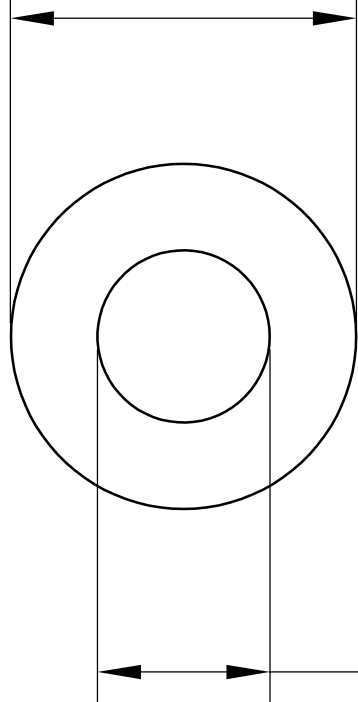

$\text{Ø}16\text{mm}\pm 0.1016$

$\text{Ø}8\text{mm}\pm 0.2032$

$16\text{mm}\pm 0.127$

LILY[®]

SHANGHAI LILY BEARING LIMITED

Email: lilybearing@lily-bearing.com

Part
Number

6389K736 Light Duty
Dry-Running Nylon Sleeve Bearing