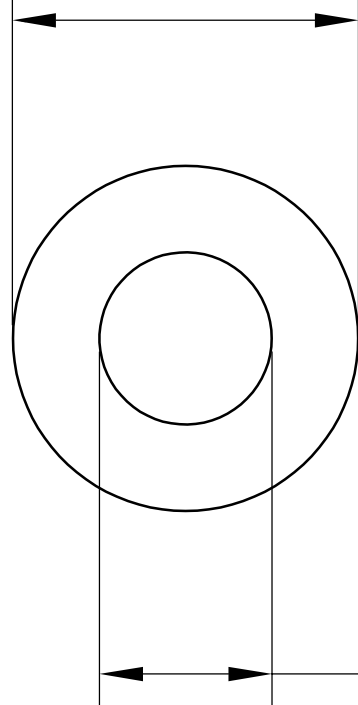

$\text{Ø}13\text{mm}\pm0.1016$

$\text{Ø}10\text{mm}\pm0.2032$

$10\text{mm}\pm0.127$

**LILY<sup>®</sup>**

SHANGHAI LILY BEARING LIMITED

Email: [lilybearing@lily-bearing.com](mailto:lilybearing@lily-bearing.com)

Part  
Number

6389K738 Light Duty  
Dry-Running Nylon Sleeve Bearing