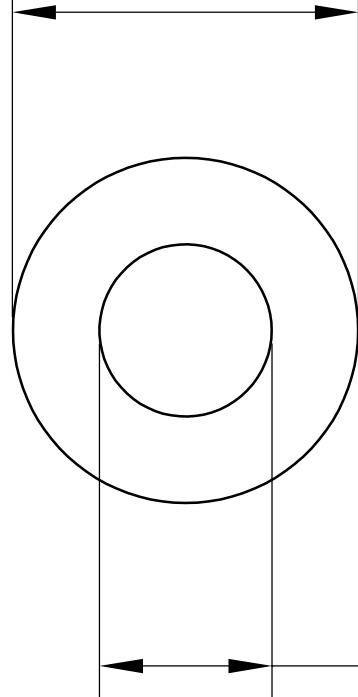

$\text{Ø}13\text{mm}\pm0.1016$

$\text{Ø}10\text{mm}\pm0.2032$

$12\text{mm}\pm0.127$

LILY[®]

SHANGHAI LILY BEARING LIMITED

Email: lilybearing@lily-bearing.com

Part
Number

6389K739 Light Duty
Dry-Running Nylon Sleeve Bearing