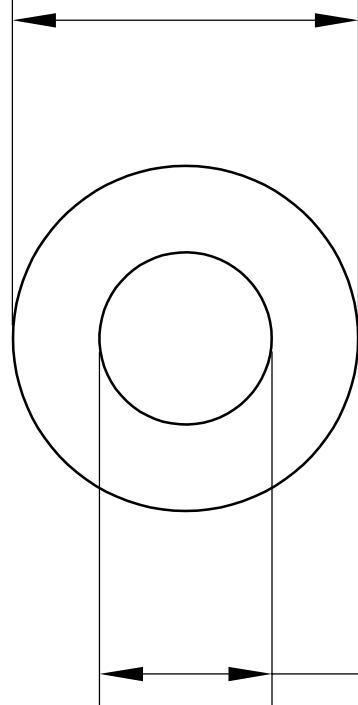

$\text{Ø}13\text{mm}\pm0.1016$

$\text{Ø}10\text{mm}\pm0.2032$

$20\text{mm}\pm0.127$

**LILY<sup>®</sup>**

SHANGHAI LILY BEARING LIMITED

Email: [lilybearing@lily-bearing.com](mailto:lilybearing@lily-bearing.com)

Part  
Number

6389K741 Light Duty  
Dry-Running Nylon Sleeve Bearing