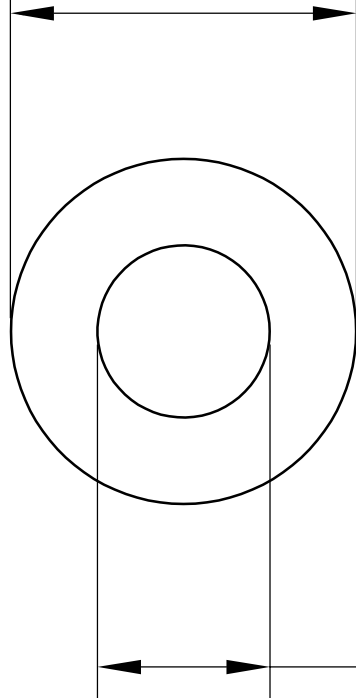

$\text{Ø}14\text{mm}\pm0.1016$

$\text{Ø}10\text{mm}\pm0.2032$

$8\text{mm}\pm0.127$

LILY[®]

SHANGHAI LILY BEARING LIMITED

Email: lilybearing@lily-bearing.com

Part
Number

6389K742 Light Duty
Dry-Running Nylon Sleeve Bearing