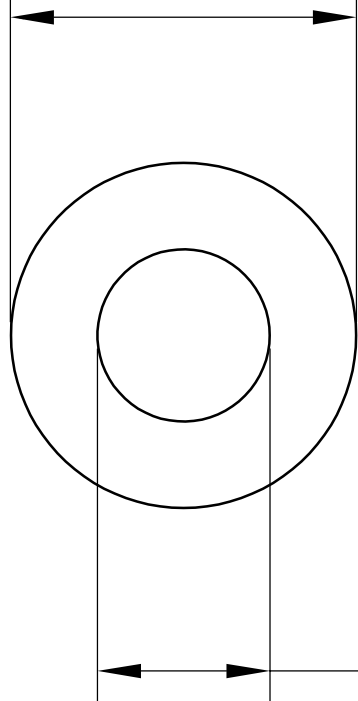

$\text{Ø}14\text{mm}\pm 0.1016$

$\text{Ø}10\text{mm}\pm 0.2032$

$16\text{mm}\pm 0.127$

**LILY<sup>®</sup>**

SHANGHAI LILY BEARING LIMITED

Email: [lilybearing@lily-bearing.com](mailto:lilybearing@lily-bearing.com)

Part  
Number

6389K745 Light Duty  
Dry-Running Nylon Sleeve Bearing