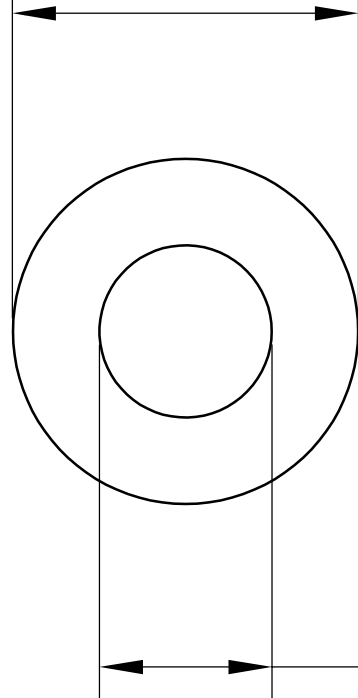

$\text{Ø}14\text{mm}\pm0.1016$

$\text{Ø}10\text{mm}\pm0.2032$

$25\text{mm}\pm0.127$

LILY[®]

SHANGHAI LILY BEARING LIMITED

Email: lilybearing@lily-bearing.com

Part
Number

6389K746 Light Duty
Dry-Running Nylon Sleeve Bearing