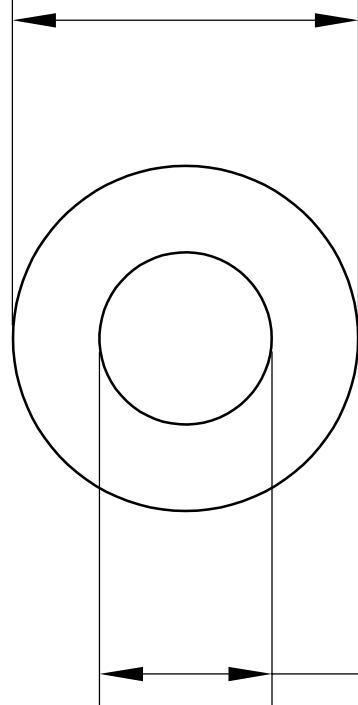

$\text{Ø}15\text{mm}\pm0.1016$

$\text{Ø}10\text{mm}\pm0.2032$

$10\text{mm}\pm0.127$

LILY[®]

SHANGHAI LILY BEARING LIMITED

Email: lilybearing@lily-bearing.com

Part
Number

6389K747 Light Duty
Dry-Running Nylon Sleeve Bearing