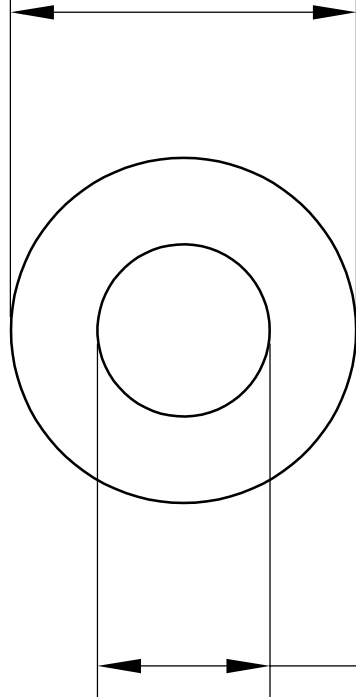

$\text{Ø}16\text{mm}\pm0.1016$

$\text{Ø}10\text{mm}\pm0.2032$

$8\text{mm}\pm0.127$

LILY[®]

SHANGHAI LILY BEARING LIMITED

Email: lilybearing@lily-bearing.com

Part
Number

6389K749 Light Duty
Dry-Running Nylon Sleeve Bearing